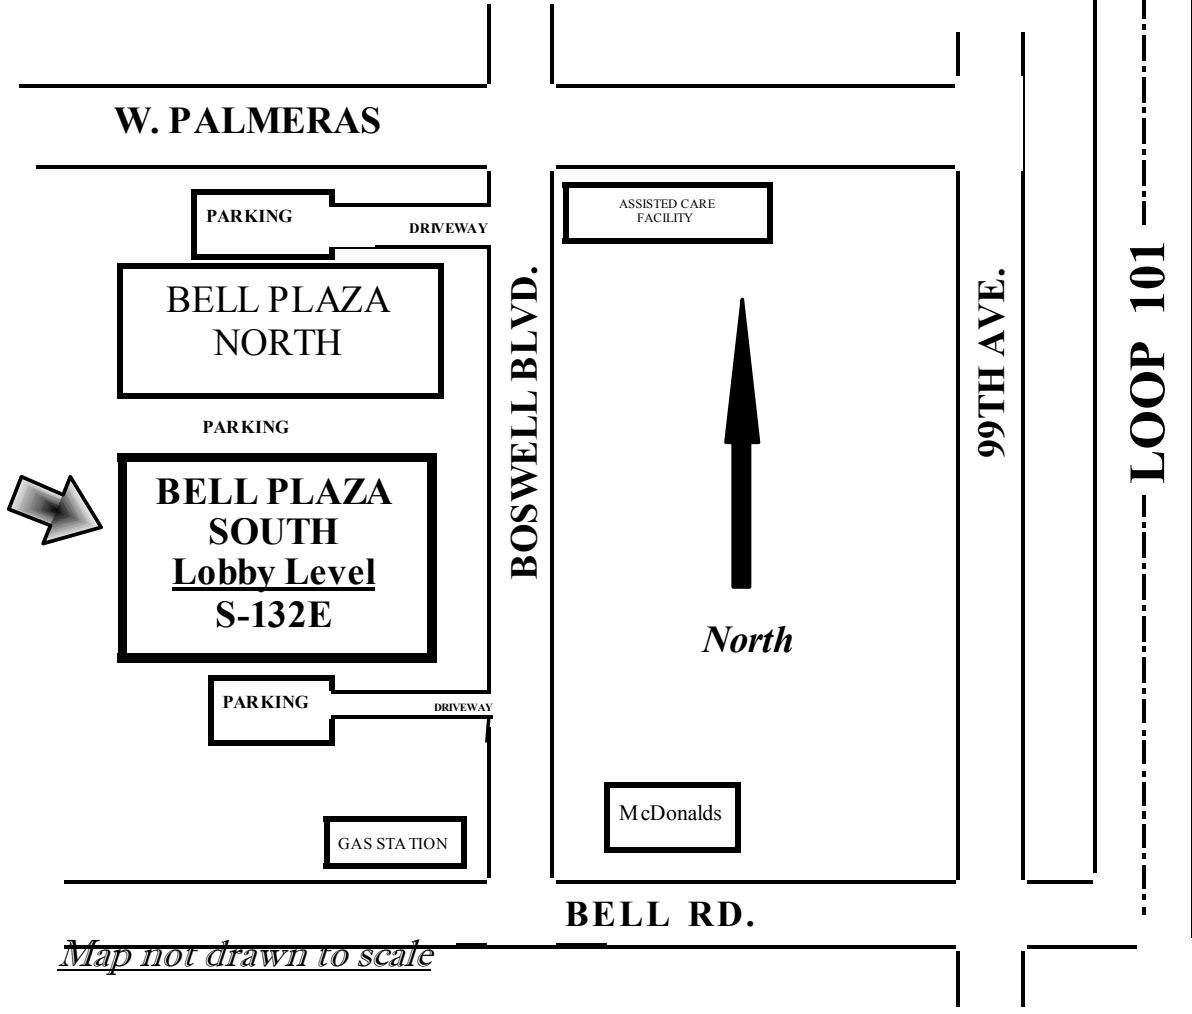

ARROWHEAD, SUN CITY LOCATION

17220 N. Boswell Dr. Suite S-132E

Map not drawn to scale